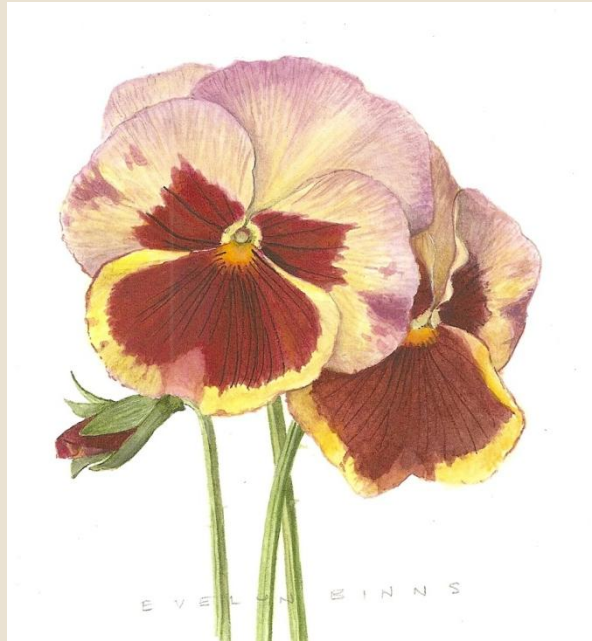

Galanthus nivalis - single

Watercolour on paper - framed size (approx) 12" x 12" (30cms x 30cms)

£395

EVELYN BINNS

Original Watercolours

Magnolia campbellii seed head

Watercolour on paper - framed size (approx) 12" x 12" (30cms x 30cms)

£295

EVELYN BINNS

Original Watercolours

Narcissi row

Watercolour on paper - framed size (approx) 18" x 23" (45cms x 57cms)

£750

EVELYN BINNS

Original Watercolours

Pansy - multi

Watercolour on paper - framed size (approx) 12" x 12" (30cms x 30cms)

£325

EVELYN BINNS

Original Watercolours

Pansy Collection

Watercolour on paper - framed size (approx) 18" x 21" (45cms x 52.5cms)